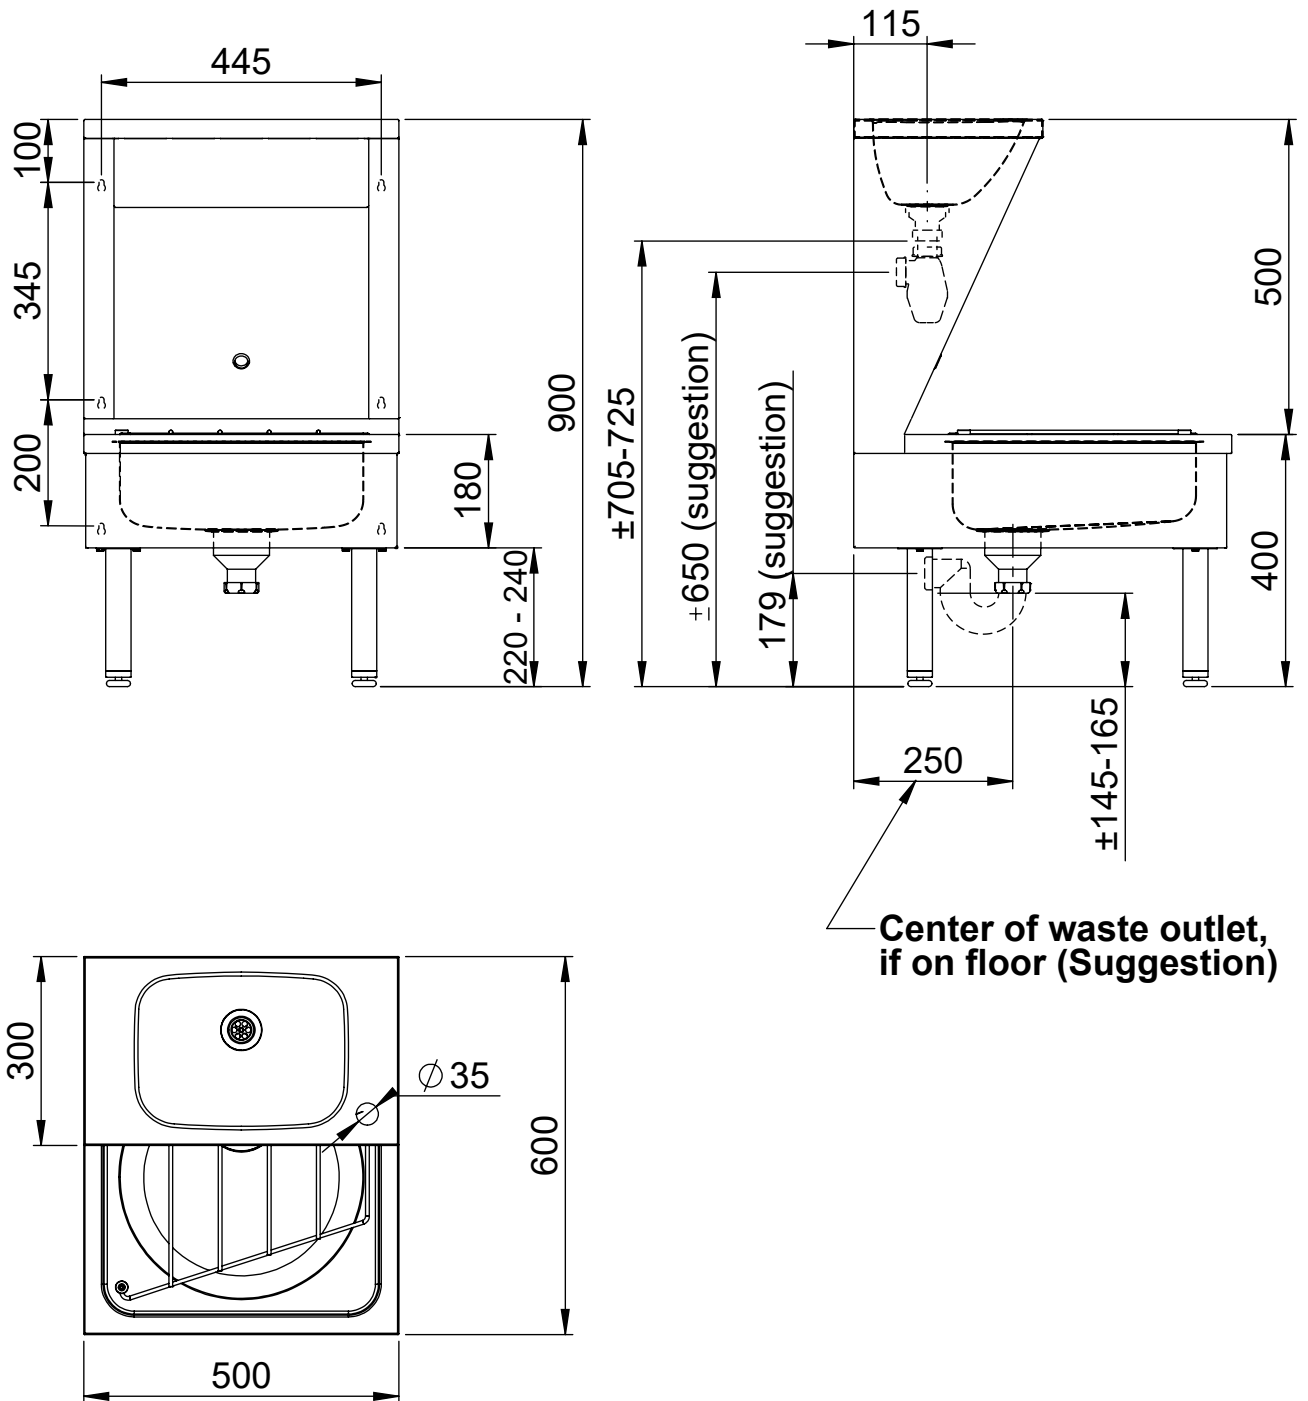

Product Reference: 180140

Description:

Janitor Combi Hands Wash/Cleaners Sink Satin

- Technical Specifications:
- Packing:

Type of Packing	Plastic
Product Weight (Kg)	17,9
Product Dimensions (mm)	C=500, L=600, h=900

- Product Specifications:

Material	Stainless Steel AISI 304
Type of Finishing	Satin
Vandal-Resistant Features	-
Fixing	Wall
Waste Outlet	Wall or floor
Waste outlet diameter	1½" and 1¼"
Other	Supplied with waste valve 1¼", 1½" and fixing kit
	Complies with EN

Dimensions:

Center of waste outlet,
if on floor (Suggestion)

- Mounting instructions:

* SUGGESTION

- Mounting instructions (frontal access painel):