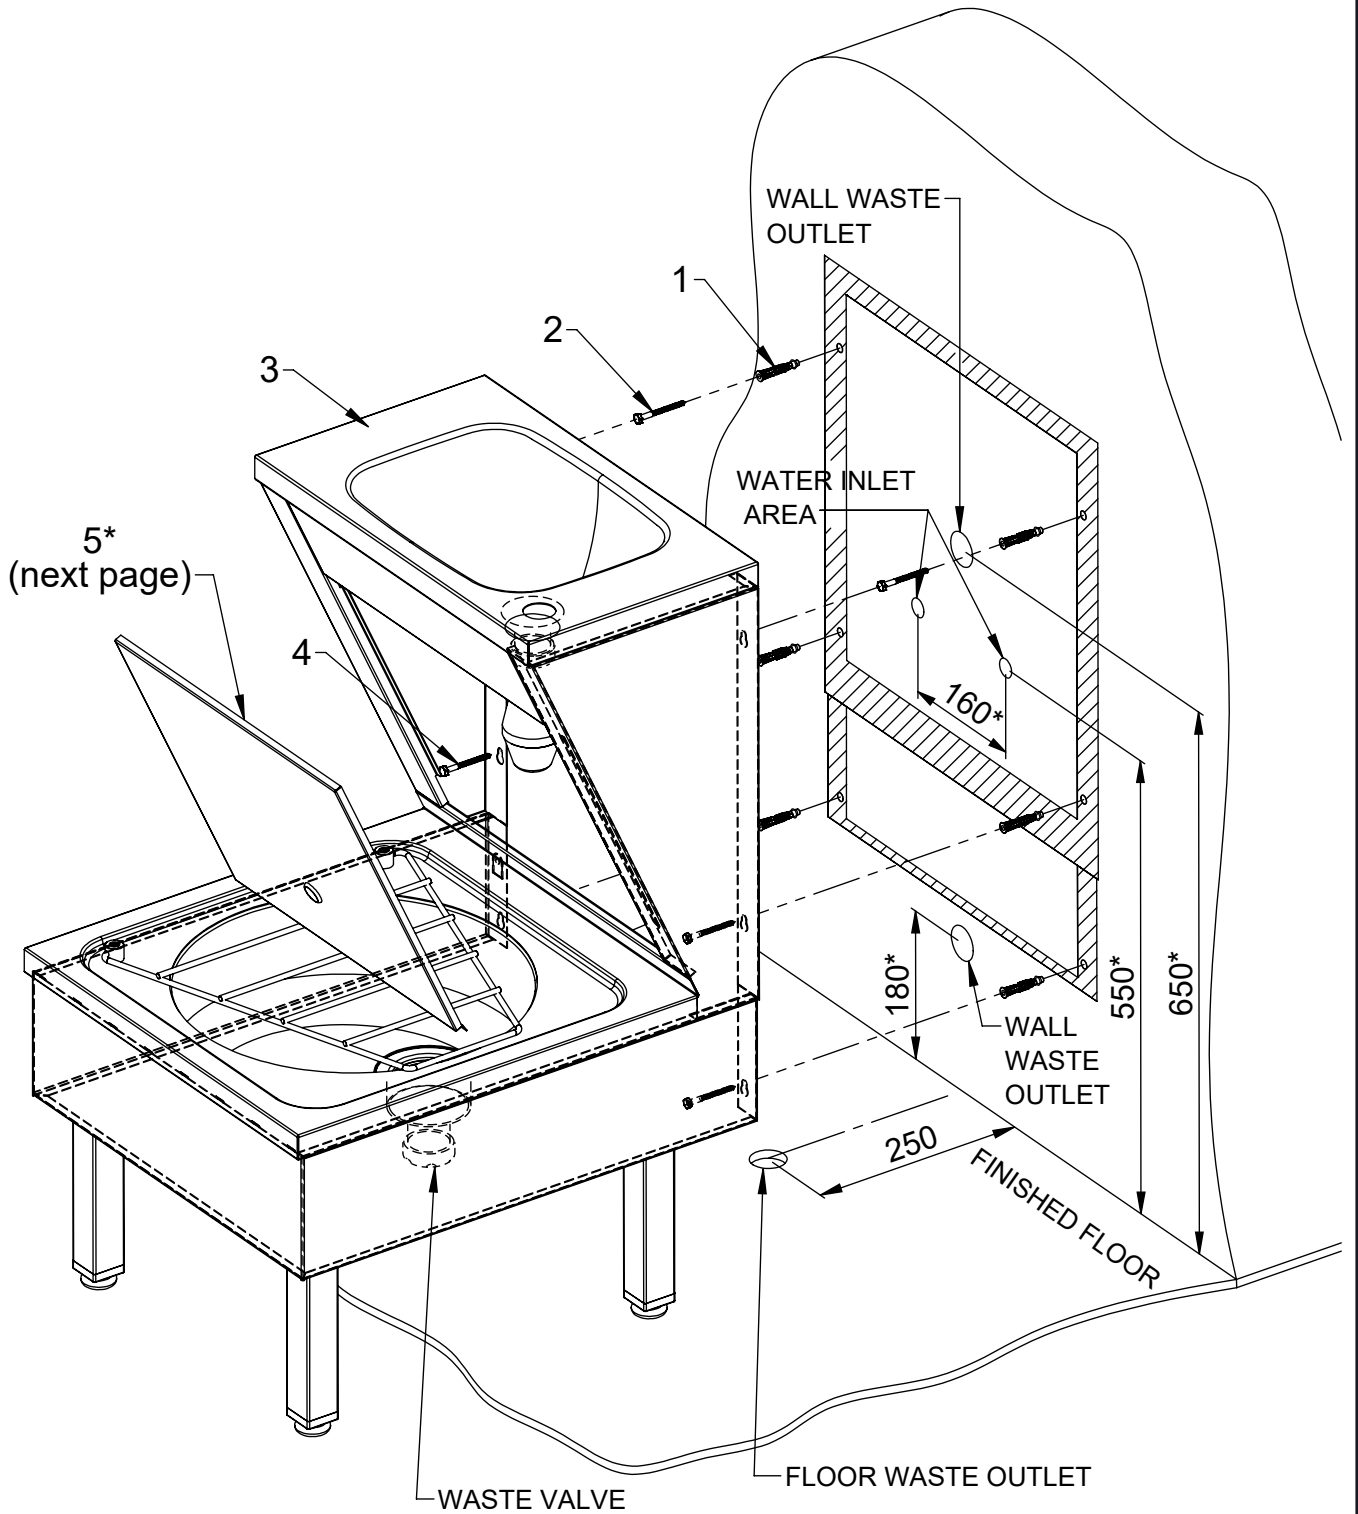

Product Reference: 180140

Description:

Janitor Combi Hands Wash/Cleaners Sink Satin

- Technical Specifications:
- Packing:

Type of Packing	Plastic
Product Weight (Kg)	17,9
Product Dimensions (mm)	C=500, L=600, h=900

- Product Specifications:

Material	Stainless Steel AISI 304
Type of Finishing	Satin
Vandal-Resistant Features	-
Fixing	Wall
Waste Outlet	Wall or floor
Waste outlet diameter	1½" and 1¼"
Other	Supplied with waste valve 1¼", 1½" and fixing kit
	Complies with EN

Dimensions:

Center of waste outlet,
if on floor (Suggestion)

- Mounting instructions:

* SUGGESTION

- Mounting instructions (frontal access painel):